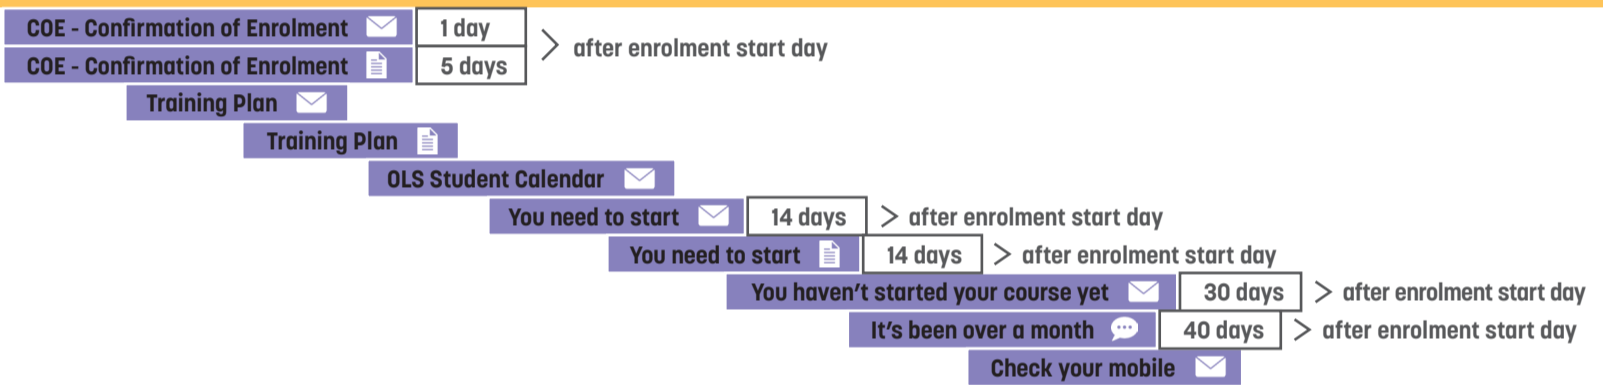

# My Alert To Engage (MATE) Timeline

Key/Legend

Identity Management

SAM/OLS

ebs

### Pre-enrolment

### Enrolment and on-boarding (from enrolling to completion of first unit)