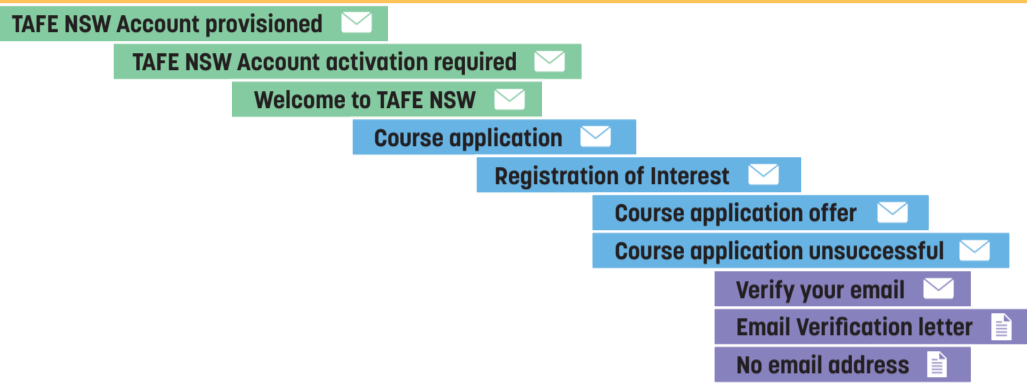

# My Alert To Engage (MATE) Timeline

Key/Legend

Identity Management

SAM/OLS

ebs

### Pre-enrolment